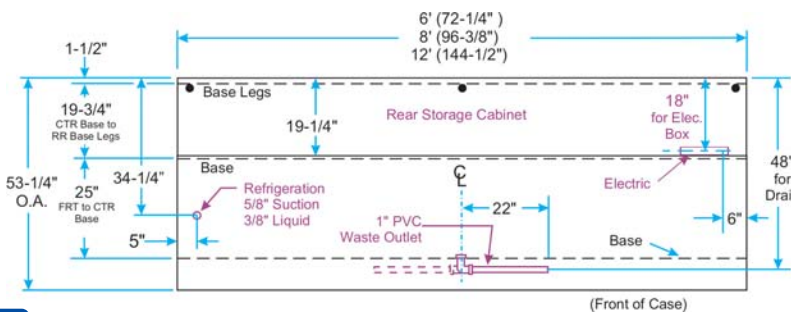

Specifications are subject to engineering changes without notice.

Model	Case Length	Description	Capacity in Cubic Feet
LPFMT (dome-top)	6' • 8' • 12'	Lift Straight Front Glass with std. gravity & serpentine coils	7.2 • 9.6 • 14.3
LPFDT (dome-top)	6' • 8' • 12'	Lift Straight Front Glass with standard forced air lower coil	8.3 • 11.1 • 16.6
LPFMT/DT (self-service)	6' • 8' • 12'	Glass Front, standard coil with optional 12" & 15" shelves	12.4 • 16.5 • 24.8

Optional Accessories

Scale shelf

Angled Tray

Display Screens

Drop-Leaf Shelf

Add 1-1/2" for Standard Patch End

(Front of Case)