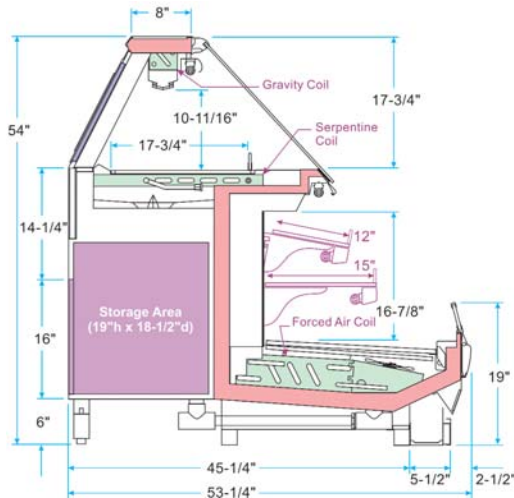

LPFMT, LPFDT Front-Lift Straight Glass Dome Top

Model LPFMT shown.

LPFMT

LPFDT

LPFMT and LPFDT combination merchandisers offer the flexibility of a self-service open front with a straight glass service area on top. The LPFMT dome has a gravity-coil on top and a bottom serpentine coil below to keep meats fresh. The LPFDT dome has a bottom forced-air coil for the display of fresh deli products.

Features & Benefits

- ♦ Energy-efficient copper tube and aluminum fin gravity and forced air coils for both cases and a copper tube serpentine bottom dome-top coil for the LPFMT.
- ♦ Single row of energy-efficient T8 dome-top lights and T8 top self-service lights for increased product illumination.
- ♦ Easy lifting, tempered front glass on service section improves access for merchandising and cleaning.
- ♦ Clear sliding rear doors for easy access to dome-top interior.
- ♦ Two solid steel base rails and adjustable rear pipe legs provide strength and durability to the case with cleaning access under the rear of the case.
- ♦ Off-cycle defrost.

Specifications are subject to engineering changes without notice.

Model	Case Length	Description	Capacity in Cubic Feet
LPFMT (dome-top)	6' • 8' • 12'	Lift Straight Front Glass with std. gravity & serpentine coils	7.2 • 9.6 • 14.3
LPFDT (dome-top)	6' • 8' • 12'	Lift Straight Front Glass with standard forced air lower coil	8.3 • 11.1 • 16.6
LPFMT/DT (self-service)	6' • 8' • 12'	Glass Front, standard coil with optional 12" & 15" shelves	12.4 • 16.5 • 24.8