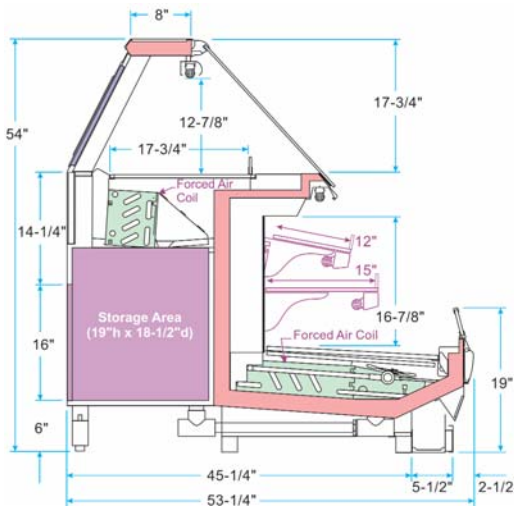

LPFMT, LPFDT Front-Lift Straight Glass Dome Top

Model LPFMT shown.

LPFMT

LPFDT

LPFMT and LPFDT combination merchandisers offer the flexibility of a self-service open front with a straight glass service area on top. The LPFMT dome has a gravity-coil on top and a bottom serpentine coil below to keep meats fresh. The LPFDT dome has a bottom forced-air coil for the display of fresh deli products.

Features & Benefits

- ♦ Energy-efficient copper tube and aluminum fin gravity and forced air coils for both cases and a copper tube serpentine bottom dome-top coil for the LPFMT.
- ♦ Single row of energy-efficient T8 dome-top lights and T8 top self-service lights for increased product illumination.
- ♦ Easy lifting, tempered front glass on service section improves access for merchandising and cleaning.
- ♦ Clear sliding rear doors for easy access to dome-top interior.
- ♦ Two solid steel base rails and adjustable rear pipe legs provide strength and durability to the case with cleaning access under the rear of the case.
- ♦ Off-cycle defrost.

Specifications are subject to engineering changes without notice.

Model	Case Length	Description	Capacity in Cubic Feet
LPFMT (dome-top)	6' • 8' • 12'	Lift Straight Front Glass with std. gravity & serpentine coils	7.2 • 9.6 • 14.3
LPFDT (dome-top)	6' • 8' • 12'	Lift Straight Front Glass with standard forced air lower coil	8.3 • 11.1 • 16.6
LPFMT/DT (self-service)	6' • 8' • 12'	Glass Front, standard coil with optional 12" & 15" shelves	12.4 • 16.5 • 24.8