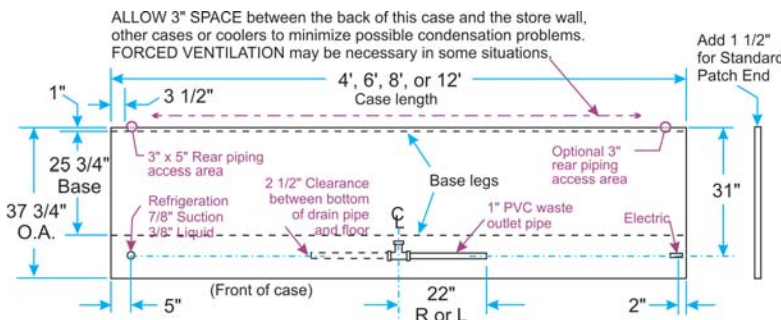

Model	Case Length	Description	Capacity in Cubic Feet*
N6DNL	4' • 6' • 8' • 12'	18" Front, Narrow Multi-Deck, standard coil	32.9 • 49.4 • 65.8 • 98.7
N6DNM	6' • 8' • 12'	22" Front, Narrow Multi-Deck, standard coil	49.4 • 65.8 • 98.7
N6DNH	6' • 8' • 12'	26" Front, Narrow Multi-Deck, standard coil	49.4 • 65.8 • 98.7
N6DNHPL	4' • 6' • 8' • 12'	18" Front, Narrow Multi-Deck, TC Coil	32.9 • 49.4 • 65.8 • 98.7

* Cubic capacity is based on four rows of 20" shelves.

Optional Accessories

Energy efficient T8 nose lights provide additional illumination for products on lower shelves.