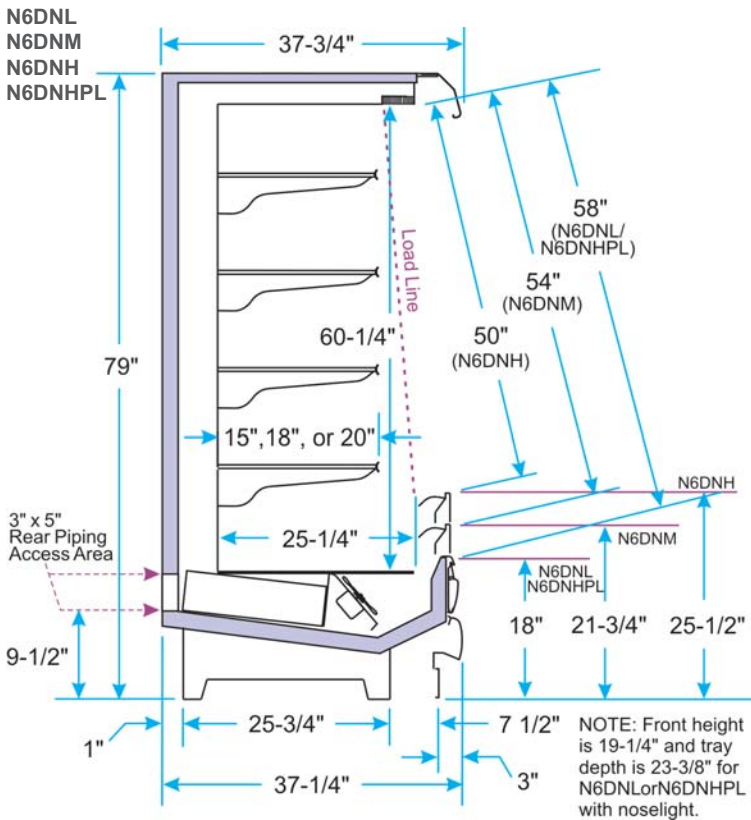

N6DNL, N6DNM, N6DNH, N6DNHPL

TC Coil™

Model N6DNL shown

N6DN and N6DNHPL narrow depth, vertical multi-deck merchandisers offer up to six levels of merchandising area and three front height variations that maximize merchandising options for dairy, deli and beverage products. The narrow depth footprint is perfect for those floor plans where space is at a premium.

Specifications are subject to engineering changes without notice.

Model	Case Length	Description	Capacity in Cubic Feet*
N6DNL	4' • 6' • 8' • 12'	18" Front, Narrow Multi-Deck, standard coil	32.9 • 49.4 • 65.8 • 98.7
N6DNM	6' • 8' • 12'	22" Front, Narrow Multi-Deck, standard coil	49.4 • 65.8 • 98.7
N6DNH	6' • 8' • 12'	26" Front, Narrow Multi-Deck, standard coil	49.4 • 65.8 • 98.7
N6DNHPL	4' • 6' • 8' • 12'	18" Front, Narrow Multi-Deck, TC Coil	32.9 • 49.4 • 65.8 • 98.7

* Cubic capacity is based on four rows of 20" shelves.

Optional Accessories

Energy efficient T8 nose lights provide additional illumination for products on lower shelves.